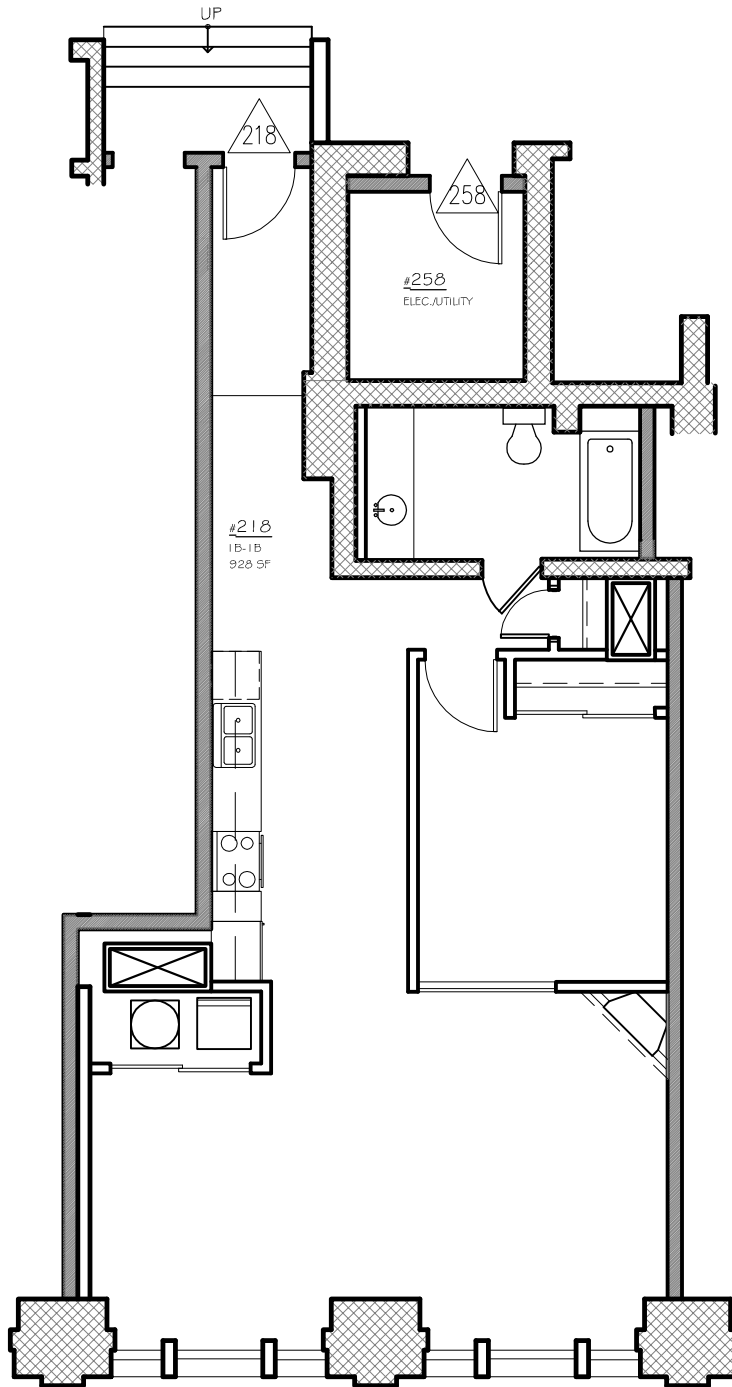

# Tremont Lofts

UNIT 218 - FLAT

**Suite # 218**

**Type: 1 Bedroom/1 Bath**

**Approx. Sq. Ft: 928**

**Rent \$**

Square Footage is Approximate and May Vary