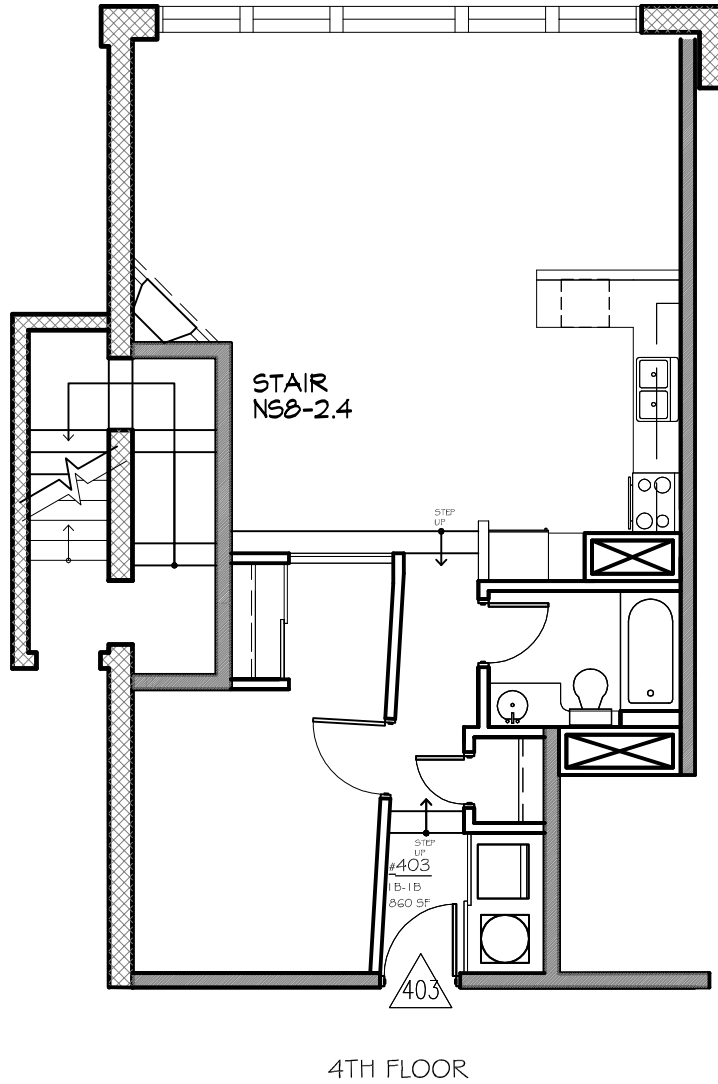

# Tremont Lofts

**Suite # 403**

**Type: 1 Bedroom/1 Bath**

**Approx. Sq. Ft: 860**

**Rent \$**

0 4' 8' 12'  
Square Footage is Approximate and May Vary