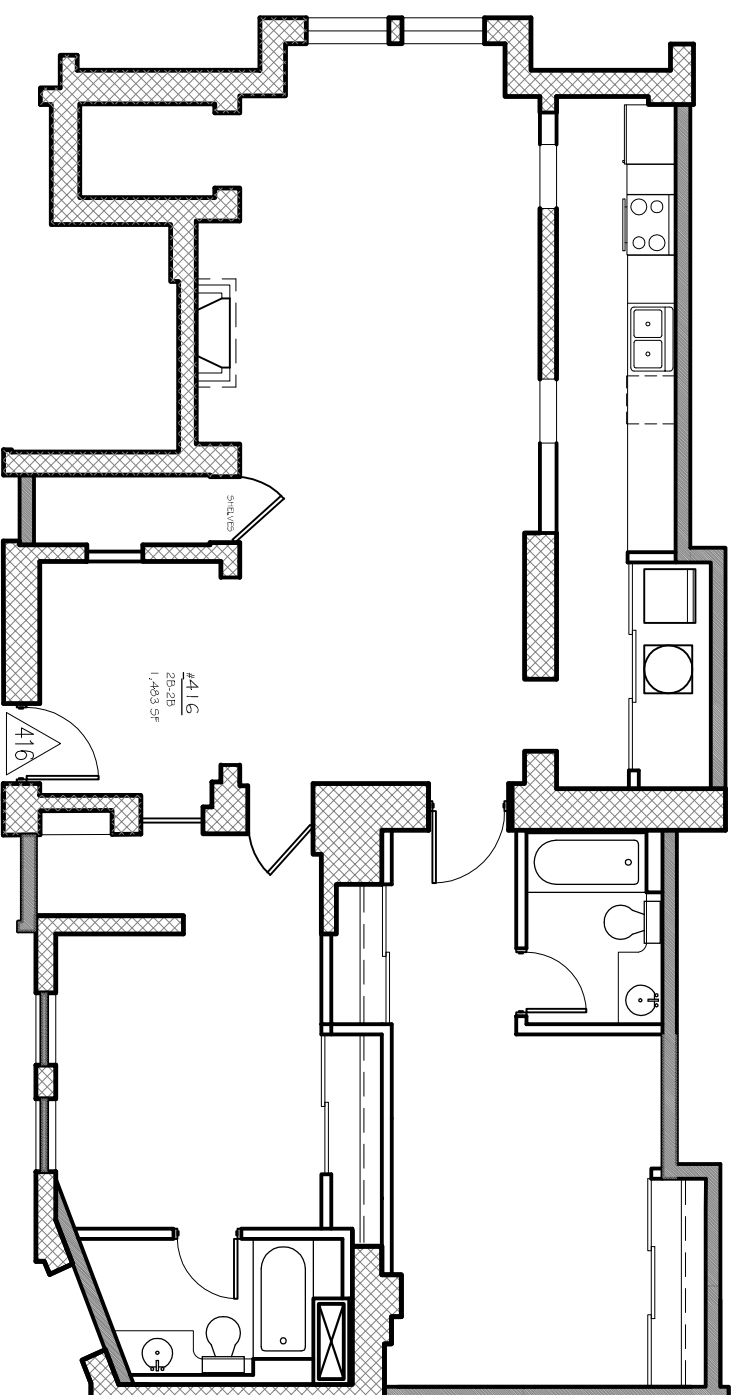

Tremont Lofts

4TH FLOOR

Square Footage is Approximate and May Vary

Suite # 416

Type: 2 Bedrooms/2 Baths

APPROX. Sq. Ft: 1,483

Rent \$